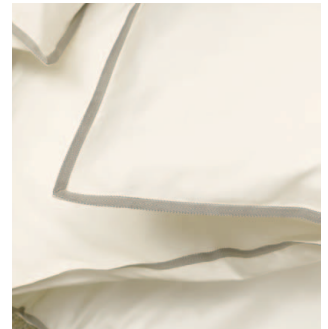

Mirabel
SLABBINCK
HANDCRAFTED IN BRUGES SINCE 1903

BORDA

Pella 300TC
100% satin combed Egyptian cotton

Machine embroidery.

02/01/2020

Vanilla | Grey
11-12 | 790

Chocolate | Grey
11-56 | 790

Grey | Grey
11-53 | 790

Charcoal | Grey
11-51 | 790

Other colours of fabric and ribbons, mail: ajja@bedstyliste.be

Set = duvet cover + pillow shams (2/1)

VAT incl.	Bed 180x200 (2): retail price	+/- € 641,-
	Bed 90x200 (1): retail price	+/- € 357,-