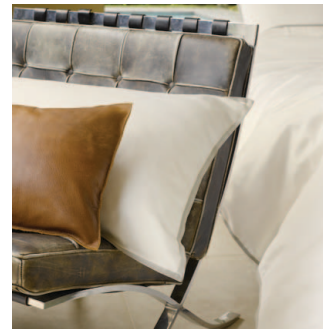

Mirabel
SLABBINCK
HANDCRAFTED IN BRUGES SINCE 1903

BORDA

Pella 300TC
100% satin combed Egyptian cotton

Machine embroidery.

02/01/2020

Vanilla | Grey
11-12 | 790

Chocolate | Grey
11-56 | 790

Grey | Grey
11-53 | 790

Charcoal | Grey
11-51 | 790

Other colours of fabric and ribbons, mail: ajja@bedstyliste.be

Set = duvet cover + pillow shams (2/1)

VAT incl.	Bed 180x200 (2): retail price	+/- € 641,-
	Bed 90x200 (1): retail price	+/- € 357,-