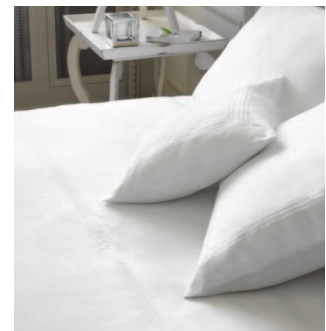

Mirabel
SLABBINCK
HANDCRAFTED IN BRUGES SINCE 1903

AMONA

Pella 300TC
100% satin combed Egyptian cotton

35-10

1004

02/01/2020

Machine embroidery.

White | White
11-10 | 1801

Vanilla | Vanilla
11-12 | 1071

Grey | Greige
11-53 | 1812

Nude | Shell
11-15 | 1460

Other colours of fabric and embroidery, mail: ajja@bedstyliste.be

Set = duvet cover + pillow shams (2/1)

VAT incl.	Bed 180x200 (2): retail price	+/- € 600,-
	Bed 90x200 (1): retail price	+/- € 326,-